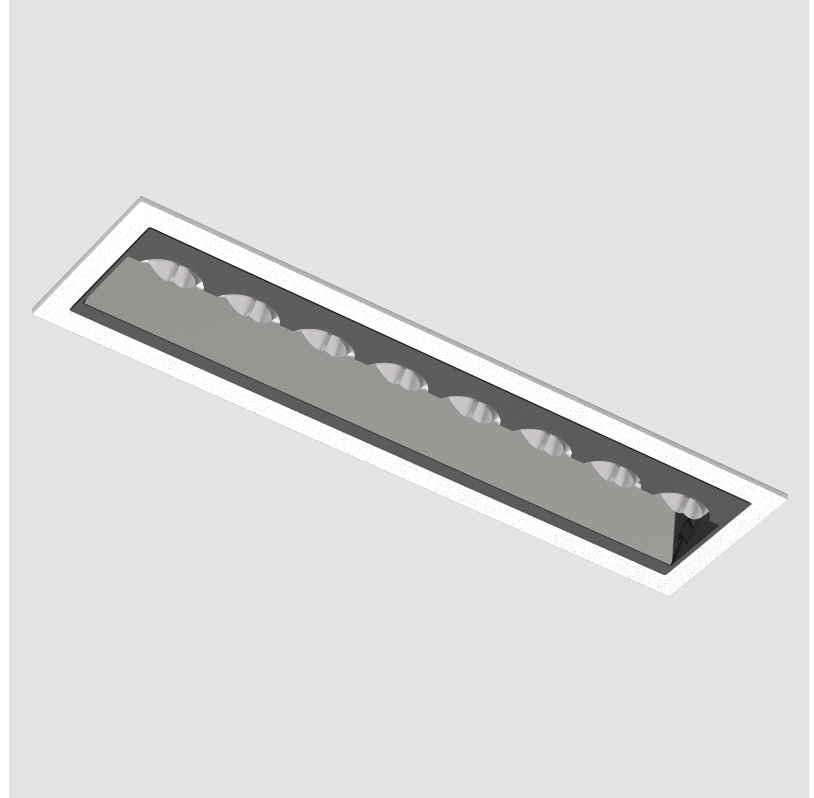

GENERAL

Series: Magiq Hollow Wallwash
Subseries: Magiq Hollow Wallwash
Brand: Prolicht
Division: Architectural
Mounting Type: Recessed
Mounting Location: Ceiling
Subcategory: Wallwash

PHYSICAL

Shape: Rectangle
Length (mm): 177
Length (in): 6 ¹⁵/₁₆
Width (mm): 45
Width (in): 1 ³/₄
Height (mm): 64
Height (in): 2 ¹/₂
Ceiling Thickness (mm): 5 - 30
Ceiling Thickness (in): 1/16 - 1 ³/₁₆
Min. Recessing Depth (mm): 100
Min. Recessing Depth (in): 3 ¹⁵/₁₆
Light Distribution: Downlight
Fixture Finish: SSR / BKV / CWI / CRY / HAB / UFT / ITA / RUA / FTG / MYG / LOD / PUS / FRO / FUP / KIA / POP / BLS / SPG / MEY / GOH / GUM / CHC / COM / ABZ / JAG / OBR / MOS / ROR
Fixture Material: Aluminum Die Cast
Cut-out Measurements: 170mm / 6 11/16" x 38mm / 1 1/2"

ELECTRICAL

Lamp Type: LED (Zhaga Standard)
Input Wattage (W): 19
Total Output Wattage (W): 17.2
Dimming: Tri-Mode (Non-Dimming and Phase Dimming (120Vac only) and 0-10V Dimming)
Driver Included: No
Driver Location: Remote
Driver Type: Constant Current - Universal
Driver Class: Class 2
Input Voltage (V): 120 - 277
Constant Current (MA): 700

LED

Number of LEDs: 8
Color Temperature (°K): 2700 / 3000 / 3500 / 4000
Max. Delivered Lumen (lm): 1270 / 1270 / 1513 / 1544
Nominal Lumen (lm): 1492 / 1492 / 1778 / 1814
CRI: >90 CRI
Lamp Life (hrs): 50000

OPTICAL

RATINGS AND CERTIFICATIONS

Certified By: CSA Certified to UL and CSA Standards
IP rating: IP20

100mm
3 ¹⁵/₁₆"

5 - 30 mm
³/₁₆" - 1 ³/₁₆"

170mm x 38mm
6 ¹¹/₁₆" x 1 ¹/₂"