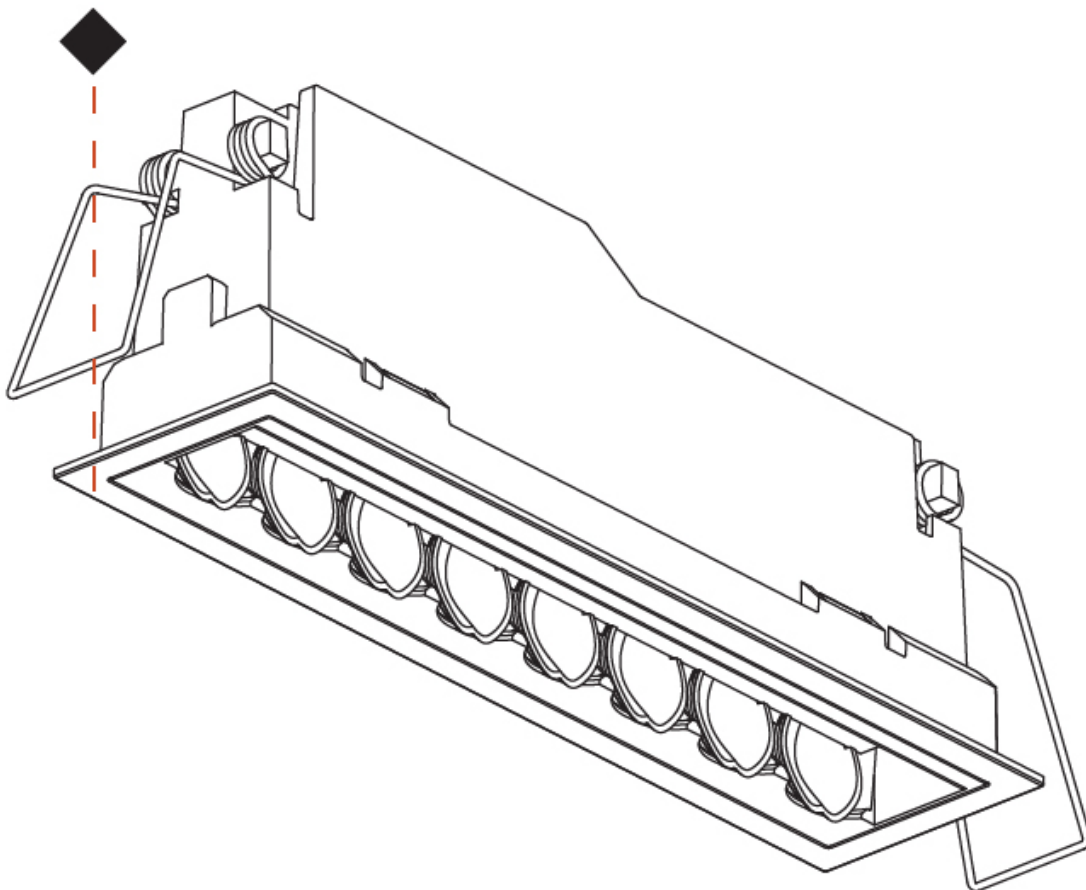

MAGIQ HOLLOW WALLWASH RECESSED

A35582-

PROJECT	_____
TYPE	_____
SPECIFIER	_____
QUANTITY	_____
DATE	_____