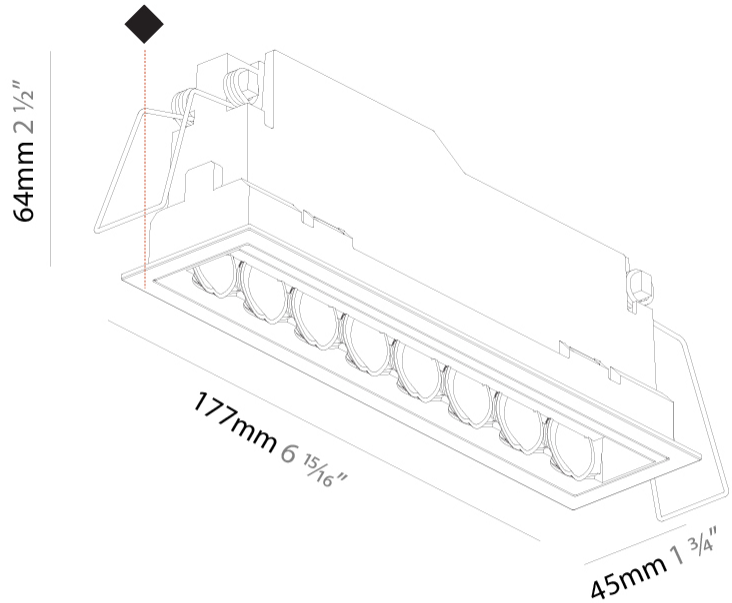

GENERAL

Series: Magiq Hollow Wallwash
Subseries: Magiq Hollow Wallwash
Brand: Prolicht
Division: Architectural
Mounting Type: Recessed
Mounting Location: Ceiling
Subcategory: Wallwash

PHYSICAL

Shape: Rectangle
Length (mm): 177
Length (in): 6 ¹⁵ / ₁₆
Width (mm): 45
Width (in): 1 ³ / ₄
Height (mm): 64
Height (in): 2 ¹ / ₂
Ceiling Thickness (mm): 5 - 30
Ceiling Thickness (in): 1/16 - 1 ³ / ₁₆
Min. Recessing Depth (mm): 100
Min. Recessing Depth (in): 3 ¹⁵ / ₁₆
Light Distribution: Downlight
Fixture Finish: SSR / BKV / CWI / CRY / HAB / UFT / ITA / RUA / FTG / MYG / LOD / PUS / FRO / FUP / KIA / POP / BLS / SPG / MEY / GOH / GUM / CHC / COM / ABZ / JAG / OBR / MOS / ROR
Fixture Material: Aluminum Die Cast
Cut-out Measurements: 170mm / 6 11/16" x 38mm / 1 1/2"

OPTICAL

RATINGS AND CERTIFICATIONS

Certified By: CSA Certified to UL and CSA Standards
IP rating: IP20

100mm
3 ¹⁵/₁₆"

5 - 30 mm
³/₁₆" - 1 ³/₁₆"

170mm x 38mm
6 ¹¹/₁₆" x 1 ¹/₂"

MAGIQ HOLLOW WALLWASH RECESSED

A35582-